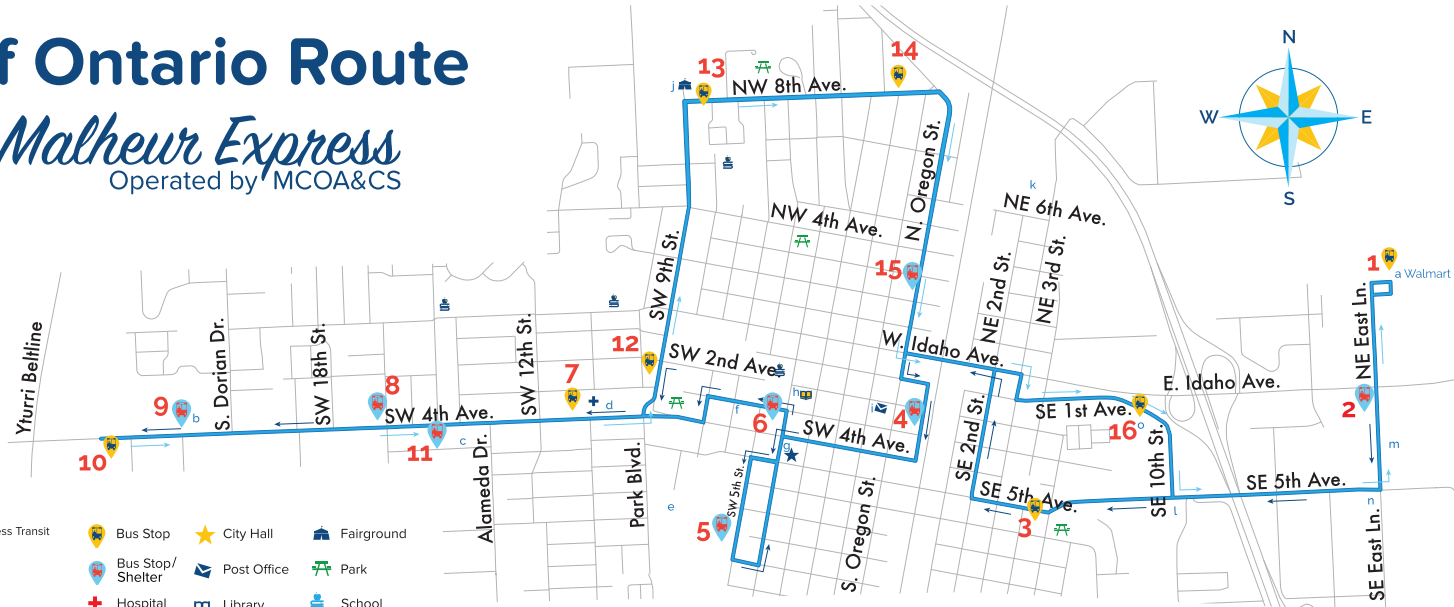

City of Ontario Route

SRT-Malheur Express
Operated by MCOA&CS

Legend

- SRT - Malheur Express Transit Route
- Interstate Highway
- City / State Roads
- Bus Stop
- Bus Stop/Shelter
- City Hall
- Fairground
- Hospital
- Library
- Post Office
- Park
- School

Need a Ride? **CALL** **541-881-0000**

	Stop #	Bus Stop Location	Arrive Times	Depart Times	Interests Nearby
LOOP START	1	1775 E. Idaho Ave. (southeast corner of Walmart building)	:55	:00	Walmart
ONTARIO LOOP	2	East Lane	:03	:04	Harbor Freight
	3	842 SE 3rd St. (north side)	:06	:07	Oregon Child Development Center (OCDC)
	4	300 SE First St.	:11	:12	Train Depot / Downtown
	5	SW 5th Ave.	:15	:16	Treasure Valley Community College
	6	573 SW 3rd Ave.	:17	:18	Boys & Girls Club of Western Treasure Valley
	7	351 SW 9th St.	:21	:22	Saint Alphonsus Medical Center - Ontario
	8	1701 SW 4th Ave.	:23	:24	Community Building Supply (CBS)
	9	2283 SW 4th Ave.	:26	:27	Valley Family Health Care
	10	2670 SW 4th Ave.	:28	:29	Grocery Outlet
	11	On SW 4th Ave. Just before Jacksons	:31	:32	Westpark Plaza (Near the Jackson's gas station)
	12	251 SW 9th St	:34	:35	Lion's Park (Across from Ontario Chamber of Commerce & Visitor's Center)
	13	795 NW 9th St.	:37	:38	Malheur County Fairgrounds
	14	Near Mallards - cross street is Manor Way	:40	:41	Manor Way
	15	381 N. Oregon St.	:42	:43	New Hope Kitchen
LOOP END	1	NE 2nd Ave. & NE East Ln. (southeast corner of Walmart building)	:55	:00	Walmart